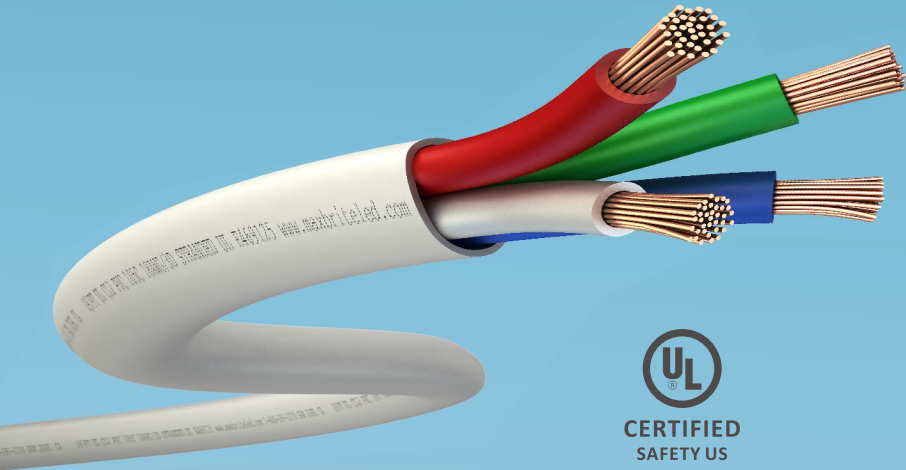

LED RGB CABLE

Engineered for the Sign Industry

- Pure Copper Wire
- Oxygen Free
- Stranded Wire
- In-Wall PVC Jacked
- Class 2 Rated
- **18 AWG 4 Conductor**

NEC 725 CE FC RoHS

Part Number	Gages	Color Code	Conductors	Jacked OD Dimensions	Voltage	Temperature Rated	Packages Dimensions
184C-50FS	18 AWG	RED, GREEN, BLUE, WHITE	4 Stranded	0.20±0.008	300V	105°	50 ft. Roll
184C-100FS	18 AWG	RED, GREEN, BLUE, WHITE	4 Stranded	0.20±0.008	300V	105°	100 ft. Roll
184C-200FS	18 AWG	RED, GREEN, BLUE, WHITE	4 Stranded	0.20±0.008	300V	105°	200 ft. Roll
184C-500FS	18 AWG	RED, GREEN, BLUE, WHITE	4 Stranded	0.20±0.008	300V	105°	500 ft. Roll